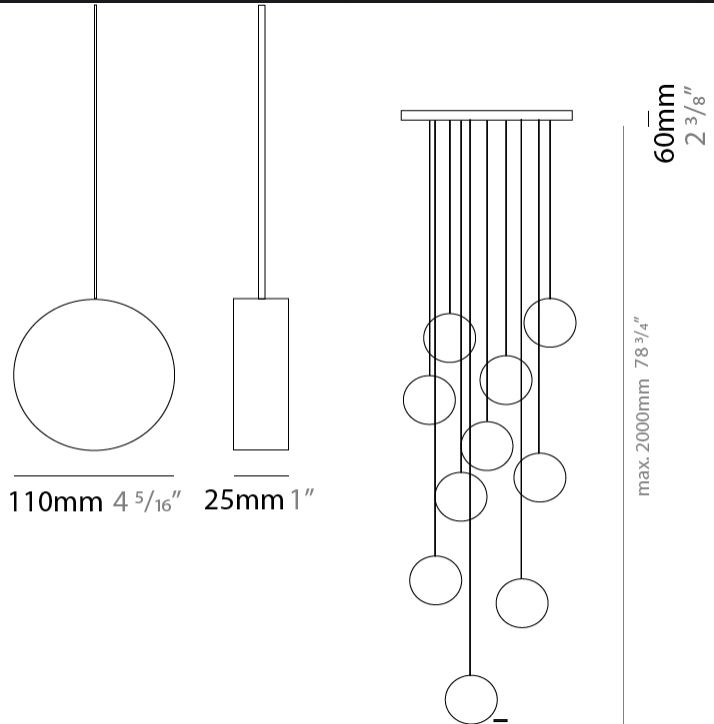

PROJECT	_____
TYPE	_____
SPECIFIER	_____
QUANTITY	_____
DATE	_____

DO NOT DISTURB SUSPENSION

D131561-

base number   Finish
Options

1. To build a product code in our configurator select the specify button on the base model # product page
2. To build a manual product code on this datasheet choose from the options listed below in blue font and add the suffix to the base model #

GENERAL

Series: Do Not Disturb
Brand: Knikerboker
Division: Design
Mounting Type: Suspension
Mounting Location: Ceiling
Subcategory: Pendant

PHYSICAL

Shape: Round
Diameter (mm): 500
Diameter (in): 19 11/16
Extension (mm): 1500
Extension (in): 59 1/16
Light Distribution: Direct / Indirect
Diffuser: Opal
Fixture Finish: [EWH](#) / [EBK](#) / [MAN](#) / [COF](#) / [PRD](#) / [SLF](#) / [GLF](#) / [CLF](#) / [BRL](#)
Fixture Material: Aluminum
Cable Details: Silicion Coaxial Cable 1500 / 59 1/16

ELECTRICAL

Lamp Type: LED
Input Wattage (W): 80
Total Output Wattage (W): 70
Dimming: Non-Dimmable / 0-10V Dimming
Driver Included: Yes
Driver Location: Integrated
Driver Type: Constant Voltage - Universal
Driver Class: Class 2
Input Voltage (V): 120 - 277
Output Voltage (V): 24
Upon Request: Remote: Phase dimming @120Vac only

LED

Number of LEDs: 10
Color Temperature (°K): 3000
Max. Delivered Lumen (lm): 10000
CRI: >85 CRI
Lamp Life (hrs): 50000

OPTICAL

RATINGS AND CERTIFICATIONS

Certified By: CSA Certified to UL and CSA Standards
IP rating: IP20