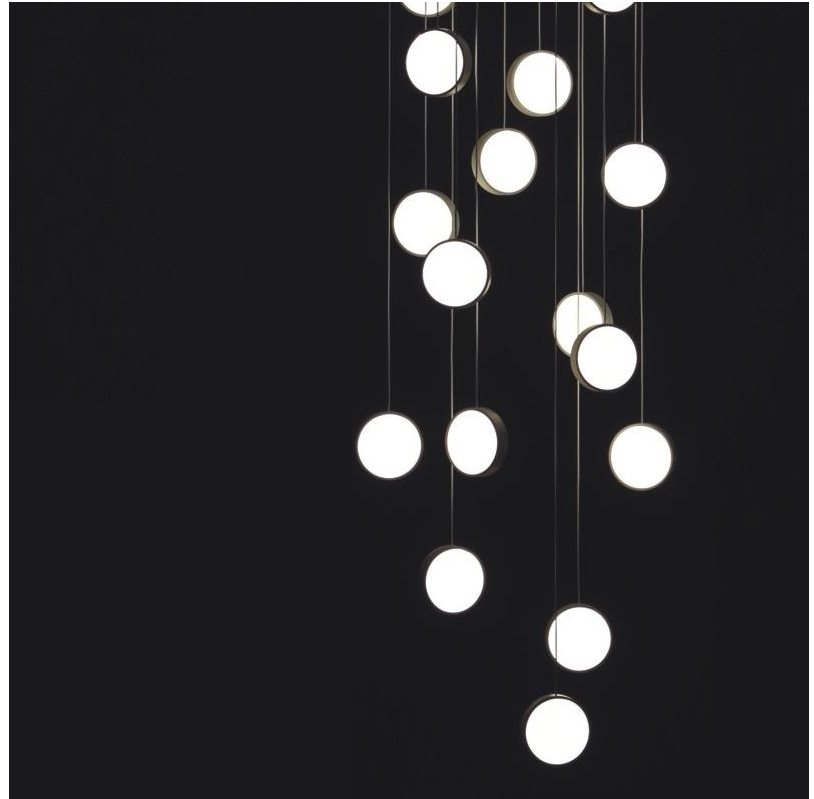

PROJECT	_____
TYPE	_____
SPECIFIER	_____
QUANTITY	_____
DATE	_____

DO NOT DISTURB SUSPENSION

D131561-

base number   Finish
Options

1. To build a product code in our configurator select the specify button on the base model # product page
2. To build a manual product code on this datasheet choose from the options listed below in blue font and add the suffix to the base model #

GENERAL

Series: Do Not Disturb
Brand: Knikerboker
Division: Design
Mounting Type: Suspension
Mounting Location: Ceiling
Subcategory: Pendant

PHYSICAL

Shape: Round
Diameter (mm): 500
Diameter (in): 19 11/16
Extension (mm): 1500
Extension (in): 59 1/16
Light Distribution: Direct / Indirect
Diffuser: Opal
Fixture Finish: [EWH](#) / [EBK](#) / [MAN](#) / [COF](#) / [PRD](#) / [SLF](#) / [GLF](#) / [CLF](#) / [BRL](#)
Fixture Material: Aluminum
Cable Details: Silicion Coaxial Cable 1500 / 59 1/16

ELECTRICAL

Lamp Type: LED
Input Wattage (W): 80
Total Output Wattage (W): 70
Dimming: Non-Dimmable / 0-10V Dimming
Driver Included: Yes
Driver Location: Integrated
Driver Type: Constant Voltage - Universal
Driver Class: Class 2
Input Voltage (V): 120 - 277
Output Voltage (V): 24
Upon Request: Remote: Phase dimming @120Vac only

LED

Number of LEDs: 10
Color Temperature (°K): 3000
Max. Delivered Lumen (lm): 10000
CRI: >85 CRI
Lamp Life (hrs): 50000

OPTICAL

RATINGS AND CERTIFICATIONS

Certified By: CSA Certified to UL and CSA Standards
IP rating: IP20